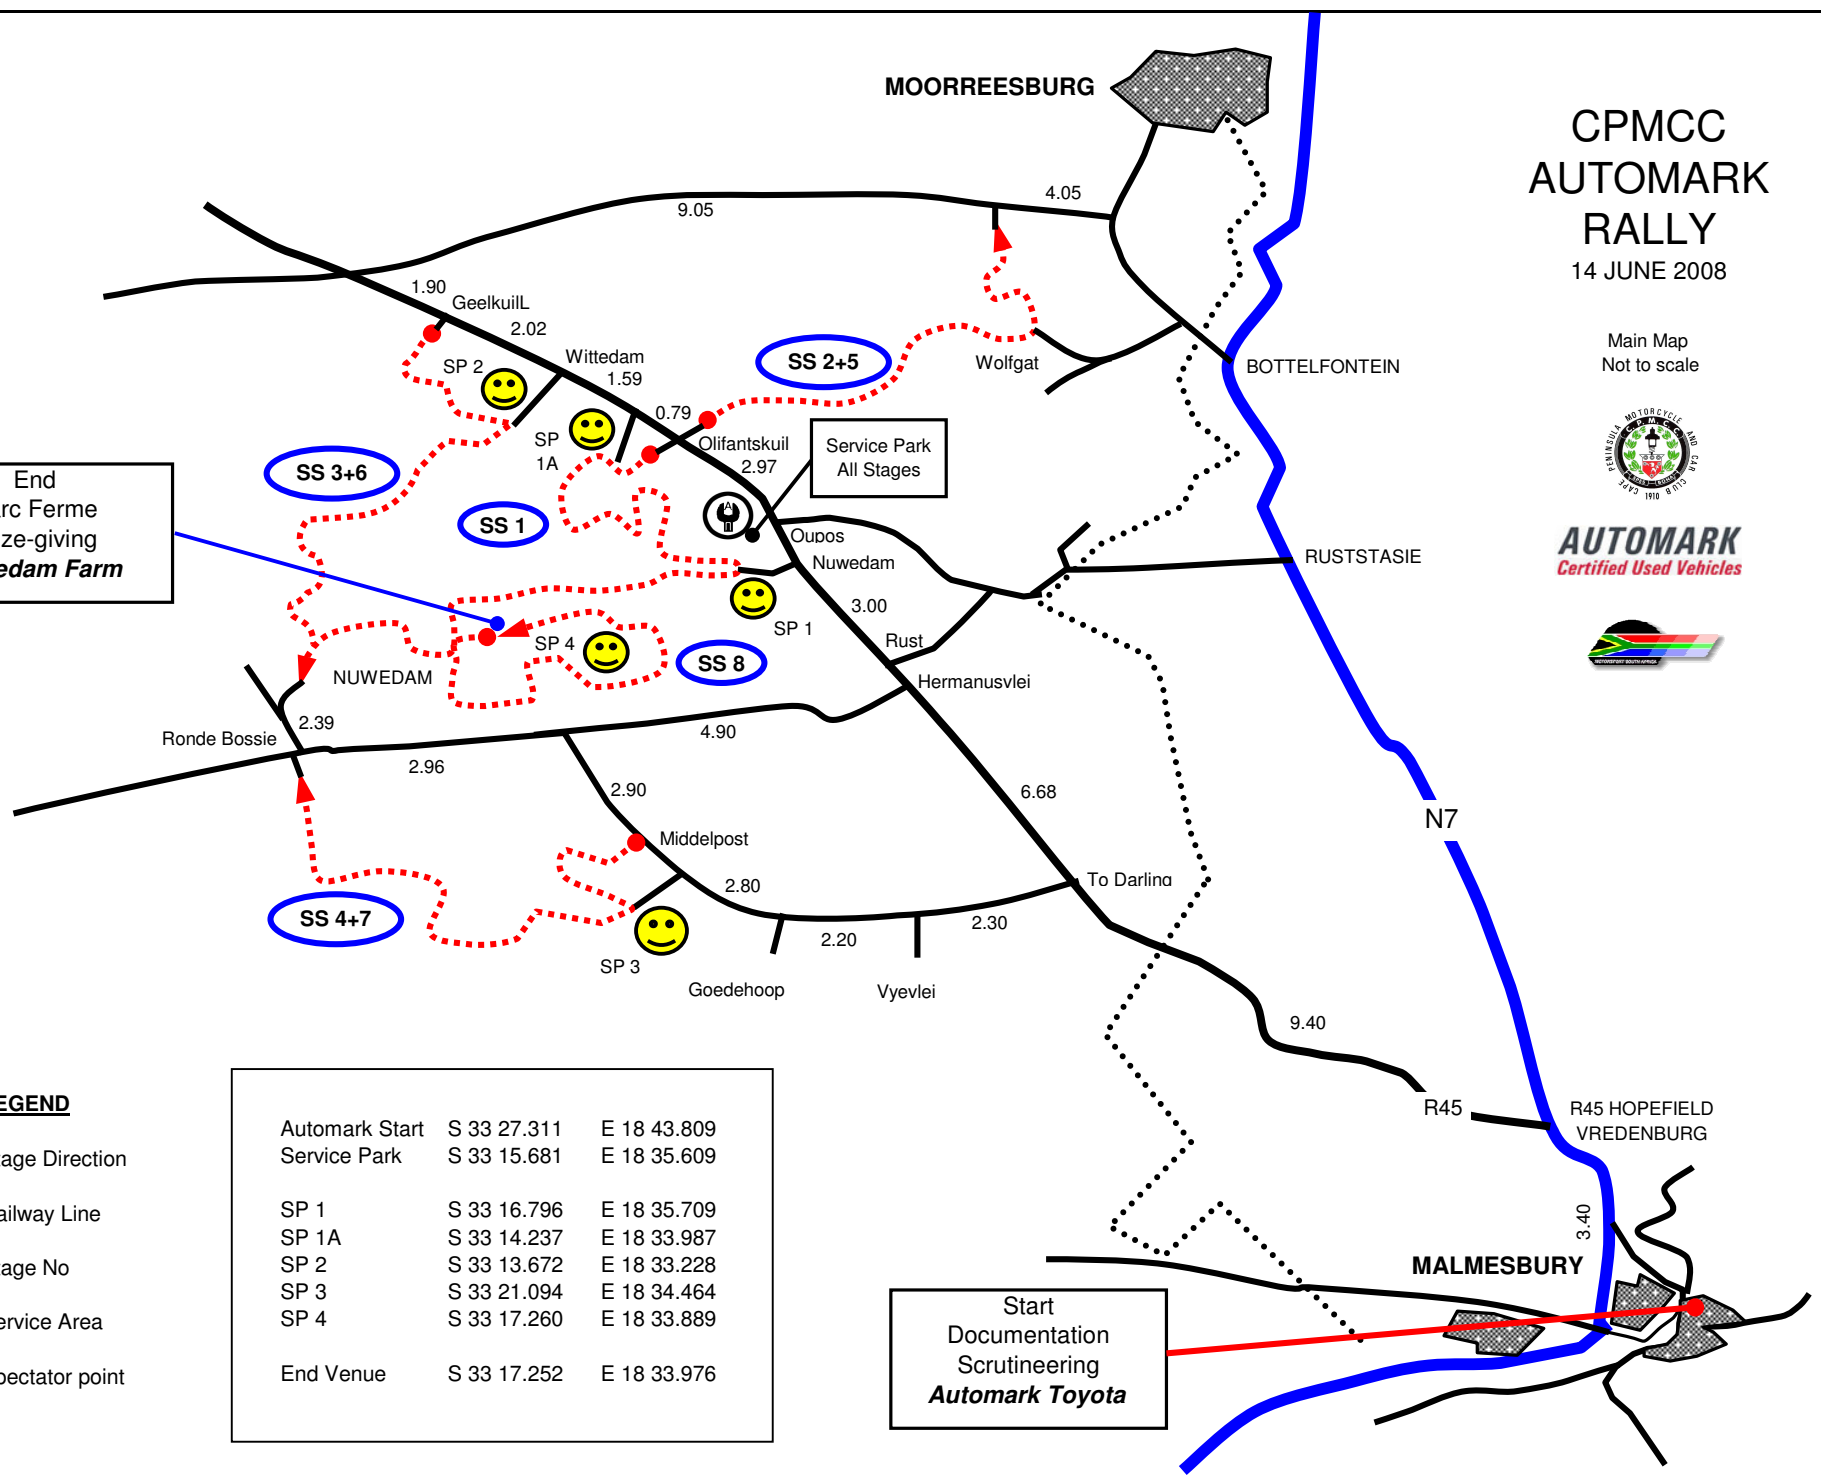

MOORREESBURG

CPMCC AUTOMARK RALLY

14 JUNE 2008

Main Map
Not to scale

AUTOMARK
Certified Used Vehicles

End
Parc Ferme
Prize-giving
Nuwadam Farm

LEGEND

- Stage Direction
- Railway Line
- Stage No
- Service Area
- Spectator point

| | | |
|----------------|-------------|-------------|
| Automark Start | S 33 27.311 | E 18 43.809 |
| Service Park | S 33 15.681 | E 18 35.609 |
| SP 1 | S 33 16.796 | E 18 35.709 |
| SP 1A | S 33 14.237 | E 18 33.987 |
| SP 2 | S 33 13.672 | E 18 33.228 |
| SP 3 | S 33 21.094 | E 18 34.464 |
| SP 4 | S 33 17.260 | E 18 33.889 |
| End Venue | S 33 17.252 | E 18 33.976 |