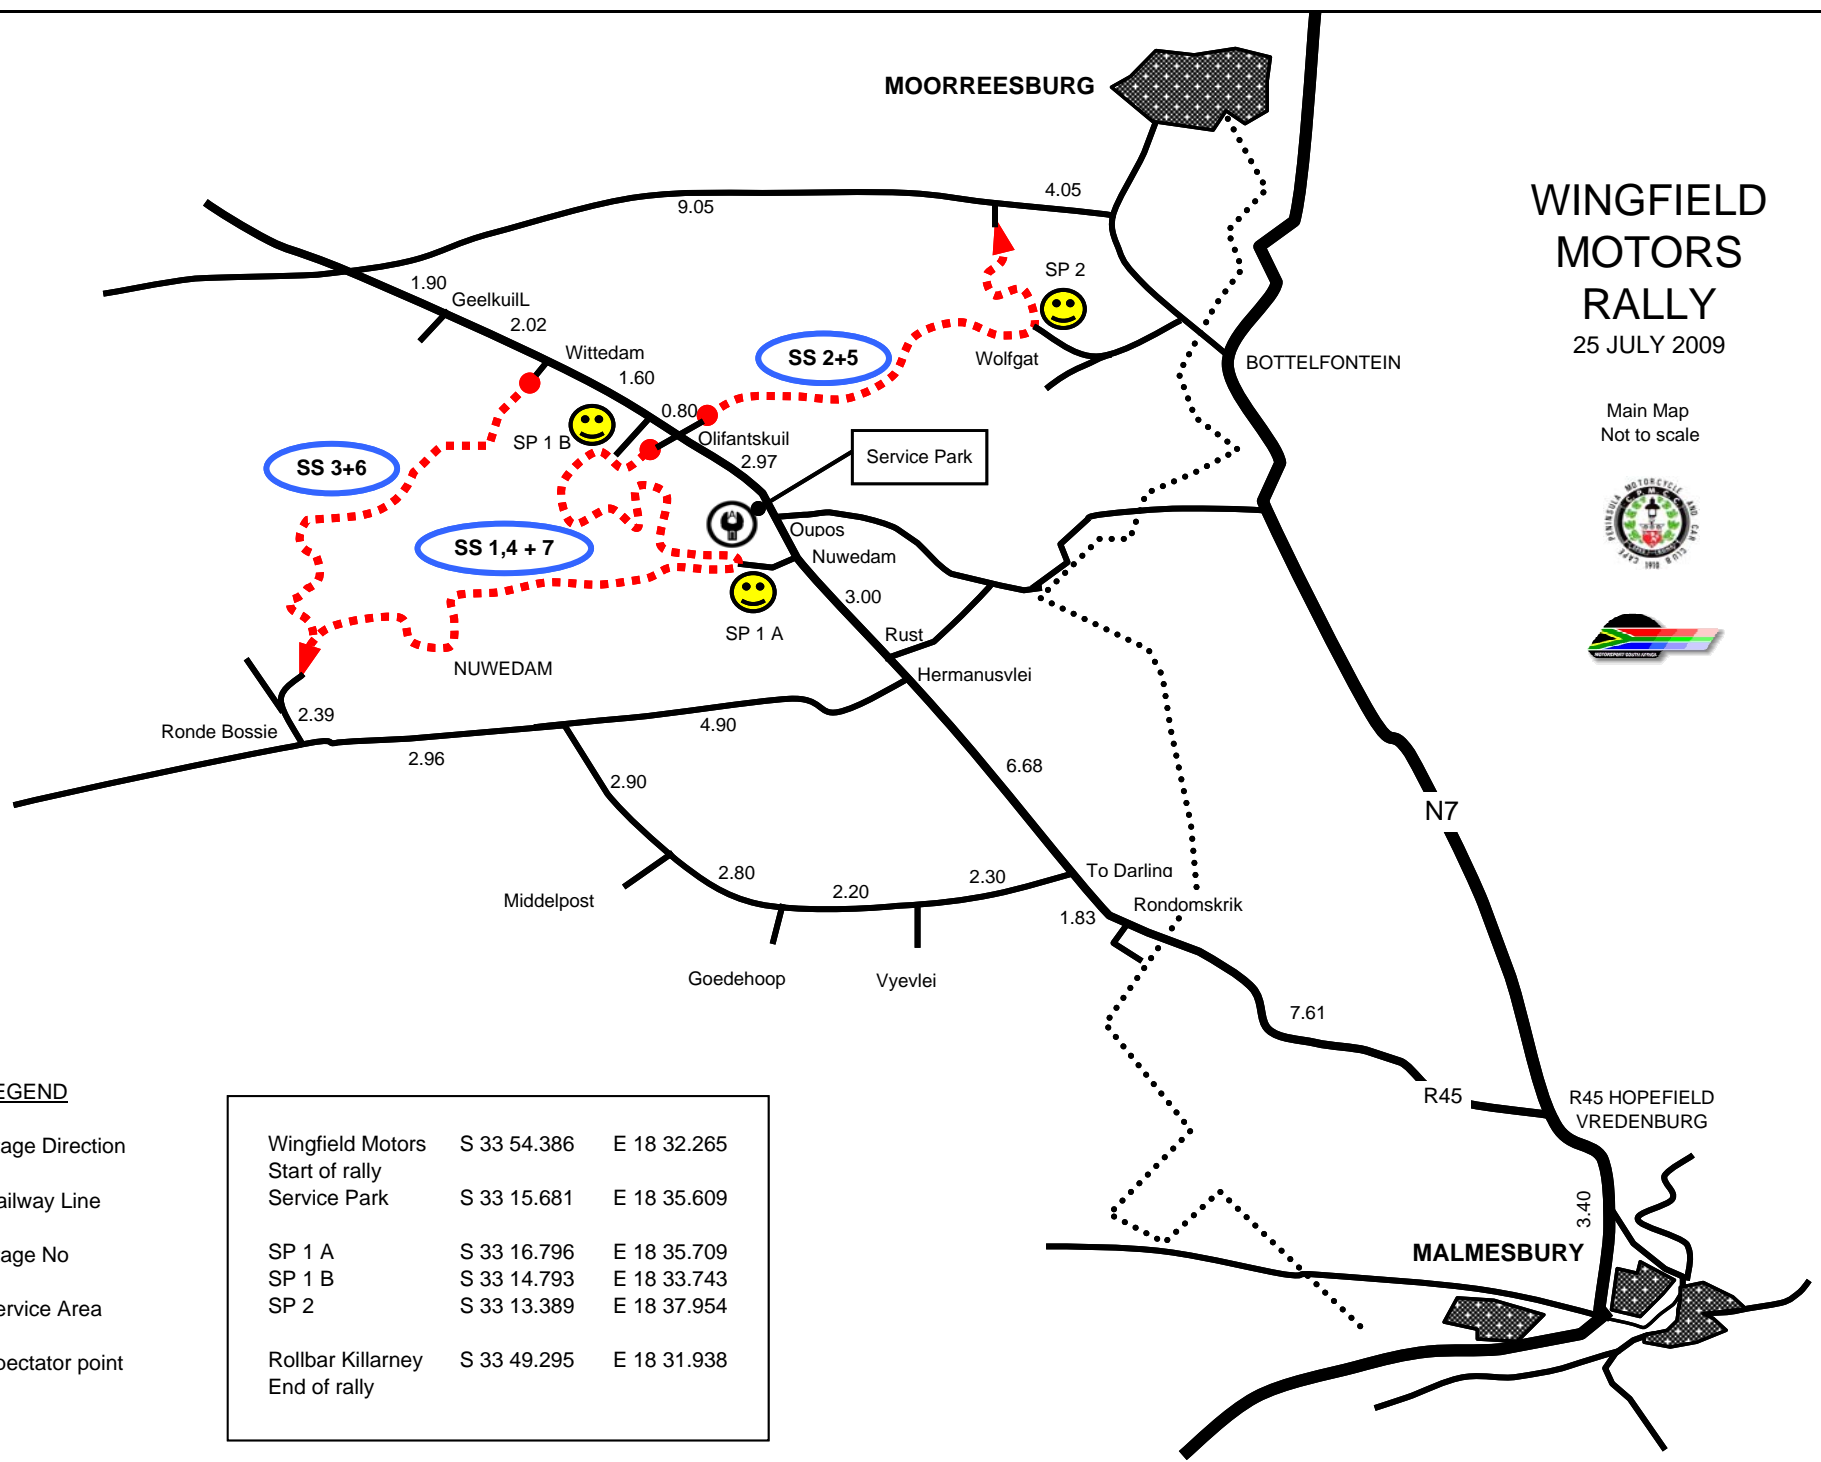

WINGFIELD MOTORS RALLY

25 JULY 2009

Main Map
Not to scale

LEGEND

- Stage Direction
- Railway Line
- Stage No
- Service Area
- Spectator point

Wingfield Motors	S 33 54.386	E 18 32.265
Start of rally		
Service Park	S 33 15.681	E 18 35.609
SP 1 A	S 33 16.796	E 18 35.709
SP 1 B	S 33 14.793	E 18 33.743
SP 2	S 33 13.389	E 18 37.954
Rollbar Killarney	S 33 49.295	E 18 31.938
End of rally		